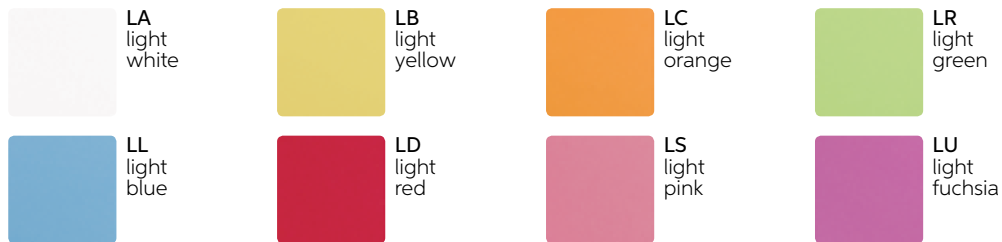

Colours and finishes

standard polyethylene colours

lighting polyethylene colours

lacquered colours

Note: other lacquered colours and two-coloured lacquering are available on request at an extra charge.

soft polyurethane colours