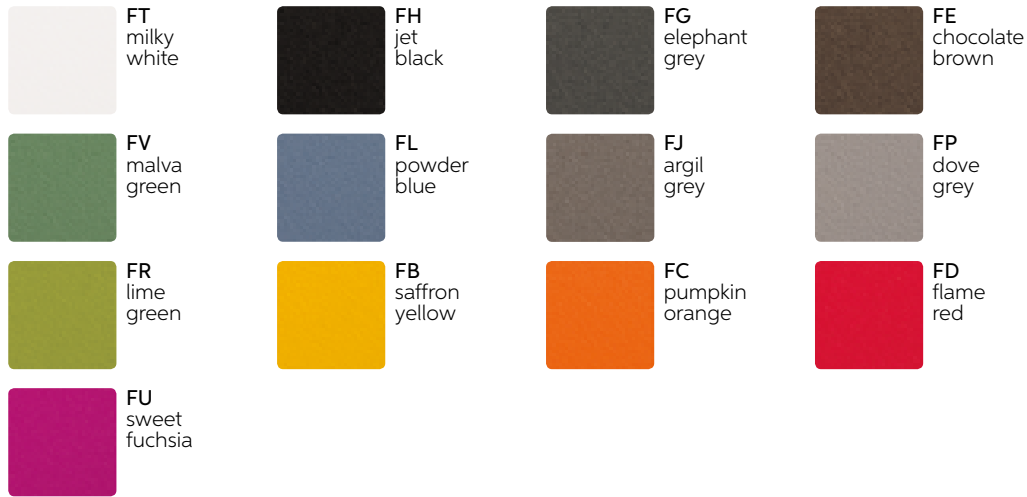

Colours and finishes

standard polyethylene colours

lighting polyethylene colours

lacquered colours

Note: other lacquered colours and two-coloured lacquering are available on request at an extra charge.

soft polyurethane colours